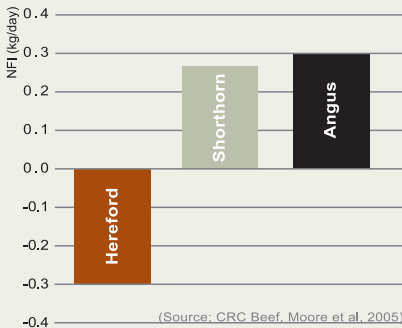

HEREFORDS emerge as the most feed-efficient British Beef Breed in a 2005 Australian CRC Beef trial.

Hereford-sired progeny consumed significantly less feed per day than other British breeds trialed.

Sire-breed Differences for Net Feed Intake (British Breed Sires)

Net Feed Intake (NFI) is the difference between an animal's **actual** feed intake and the **expected** feed intake of a breed average animal of the same live-weight and growth rate. At the same level of performance, animals with a low (negative) NFI will eat less than animals with a high (positive) NFI.